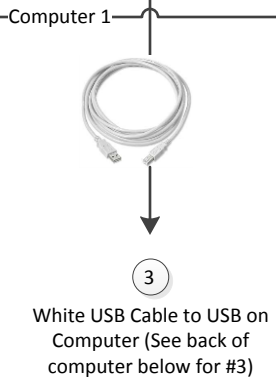

Projector Wall Box

Back of the monitor

Kramer VGA Splitter

Back of the computer

VGA INPUT

Document Camera
Use the INT/EXT button OR CAMERA/PC button on top of the Doc Camera to switch between PC to Document Camera mode