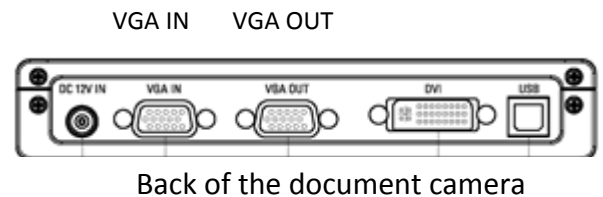

Projector Wall Box

Back of the monitor

Kramer VGA Splitter

Back of the computer

VGA INPUT

Document Camera
Use the INT/EXT button OR CAMERA/PC button on top of the Doc Camera to switch between PC to Document Camera mode