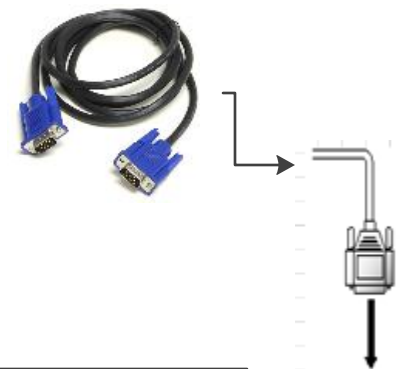

Projector Wall Box

Back of the monitor

Kramer VGA Splitter

Back of the computer

VGA INPUT

Document Camera
Use the INT/EXT button OR CAMERA/PC button on top of the Doc Camera to switch between PC to Document Camera mode