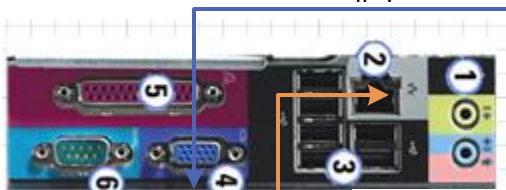

Wall Plate

Plug VGA cable into Wall Plate

VGA IN VGA OUT

Back of the monitor

Back of the document camera

Monoprice VGA Splitter

Back of the computer

4

3

2

VGA INPUT

MONITOR/
VGA OUTPUT

Plug into green port

Plug into orange port