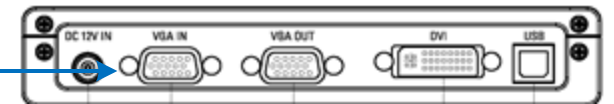

Wall Plate

Plug VGA cable into Wall Plate

VGA IN VGA OUT

Back of the monitor

Back of the document camera

Monoprice VGA Splitter

Back of the computer

4

3

2

VGA INPUT

MONITOR/
VGA OUTPUT

Plug into green port

Plug into orange port